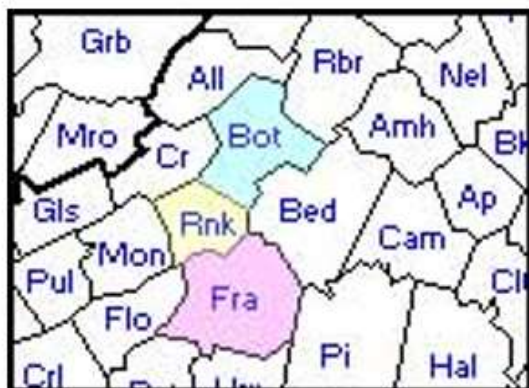

The Botetourt County/Roanoke County/Franklin County area of Virginia has evolved over the years. When we show one generation in Botetourt County and the next generation in Roanoke County and another in Franklin County, they may not have moved far or at all.

Everything west of Bedford was Botetourt County in 1769.

By the mid 1800's Montgomery and Franklin had been created from parts of Botetourt.

And today, Botetourt (blue), Roanoke (yellow) and part of Franklin County (pink) exist in what was once Botetourt.

<https://www.mapofus.org/virginia/>